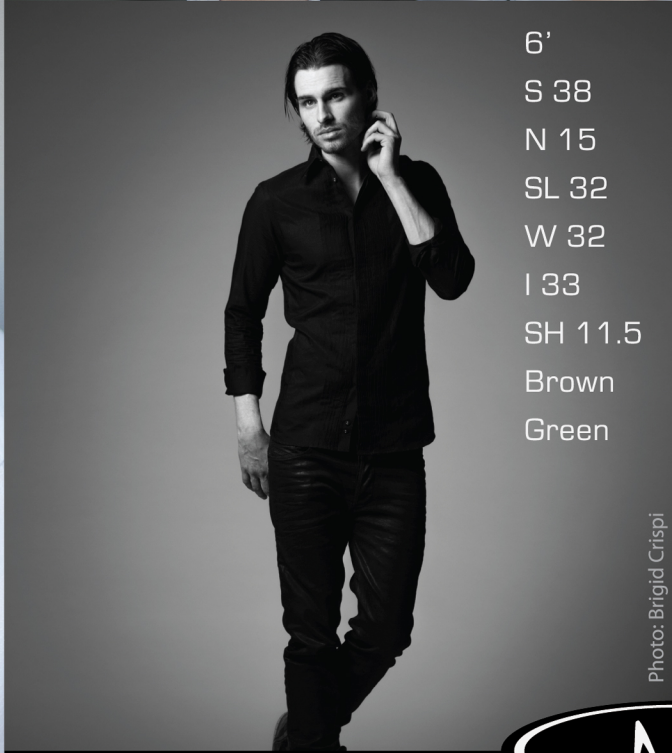

Photo: Tracy Doyle

PRICE L.

Photo: Tracy Doyle

Photo: Brigid Crispi

Photo: Tracy Doyle

Photo: Brigid Crispi

6'
S 38
N 15
SL 32
W 32
I 33
SH 11.5
Brown
Green

NEW VIEW
MODEL & TALENT
management group